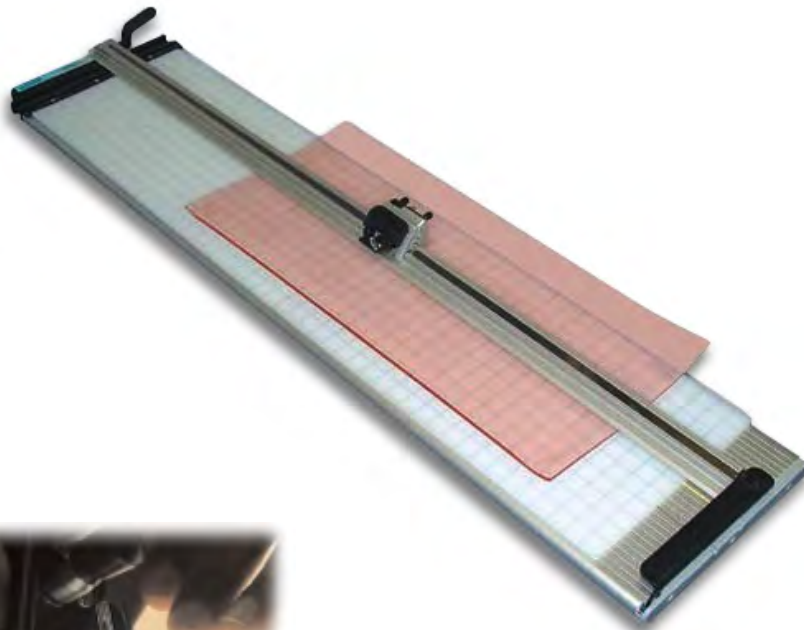

:: Foster Flexo Plate Cutter

The cutters are equipped with a replaceable self-healing cutting mat with a grid sheet that provides a firm cutting surface.

Key Features

- Dual cutting head with both 45° beveled edge and 90° perpendicular blade holders
- Each blade holder is spring-loaded and retracts when not in use
- Standard medium-duty utility blades are easy to change
- Available in 16"/41cm, 32"/82cm, 50"/127cm, 64"/163cm and 86"/218cm cut lengths
- Special low-tack gripper tape on the underside of the straight edge prevents plates from shifting during cutting
- Each cutter supplied with a self-healing cutting mat with reference grid

Unique Features Assure A Straight, Clean Cut Every Time

These flexo plate cutters provide a straight and clean cut every time, with no exposed blades. The Guided-Razor Safety feature minimizes the risk of injury and eliminates remakes due to poor cuts.

The lift-arm mechanism allows for easy positioning of the plates for precision cutting with no second-guessing on the location of the cut.

New!

LumiSheet

The unique LumiSheet is positioned under the cutter and provides backlighting to assure a precision cut.

LumiSheets are made of a long-lasting acrylic material. A cutting mat is included to position over the LumiSheet to protect its surface.

The LED's imbedded in the side of the LumiSheet project the light sideways through the acrylic. The V-grooves that are precision-machined in the panel act like tiny prisms that both conduct the light and diffuse it at the same time.